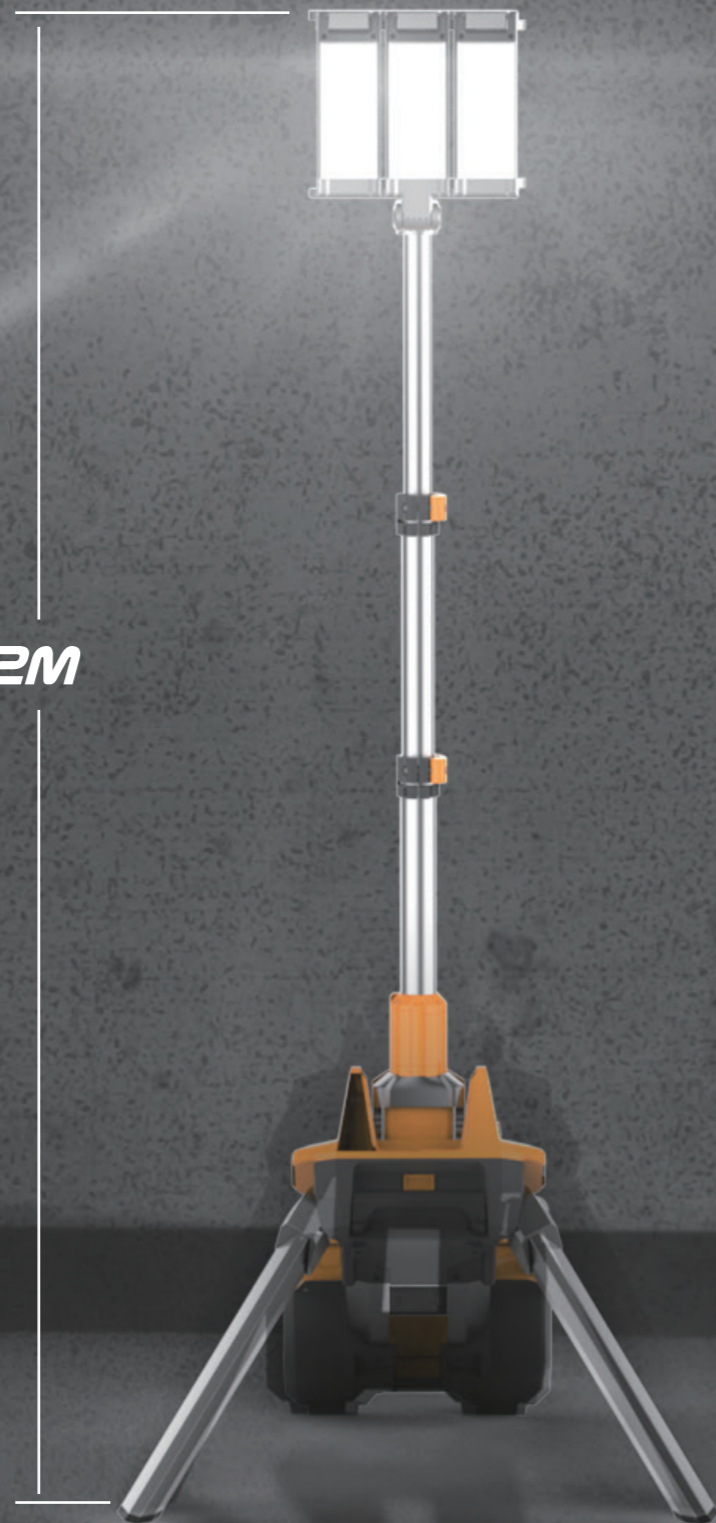

VOLT

360° SITE LIGHT

2M

VOLT-90W

P 3X30W

L 12000-15000LM

IP IP65

RA

ON/OFF, 25%-50%-75%-100%

WORKING TIME

AC Pack/

Two batteries:2-2.5H(100%)

CCT

5000K(optional)

BEAM ANGLE

120°

SIZE

711*351*220mm(stored),
High:2m(use)

ADJUSTABLE ILLUMINATION ANGLE

LUCOH