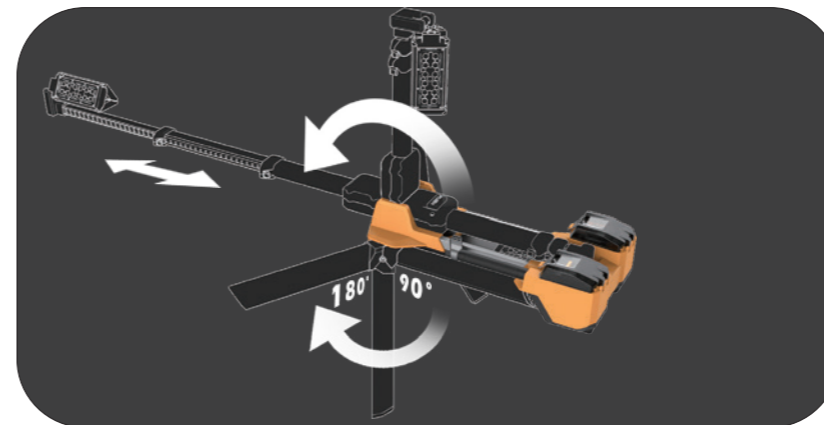

ON/OFF, 25%-50%-75%-100%

WORKING TIME

AC Pack/

Two batteries:2-2.5H(100%)

CCT

5000K(optional)

BEAM ANGLE

120°

SIZE

711*351*220mm(stored),
High:2m(use)

ADJUSTABLE ILLUMINATION ANGLE

LUCOH